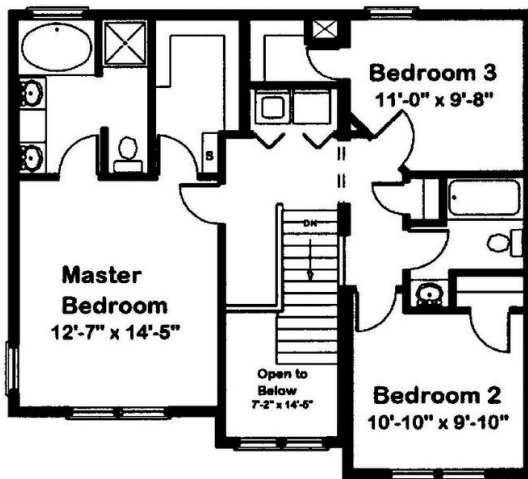

54'-10"

29'-6"

GRANT - 1828 SQ FT

(434) 444-1690

info@jandjcustombuilders.com