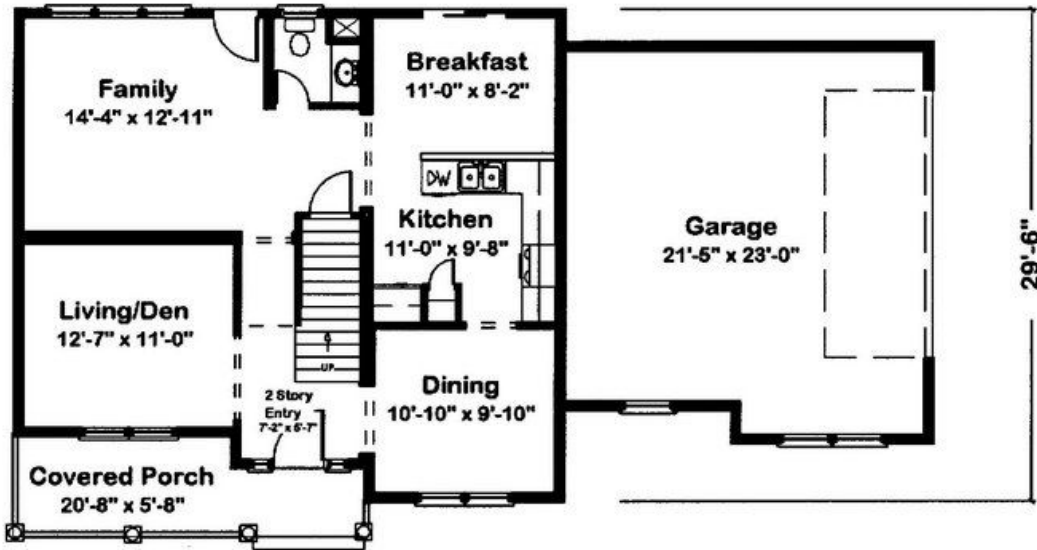

54'-10"

29'-6"

GRANT - 1828 SQ FT

(434) 444-1690

info@jandjcustombuilders.com